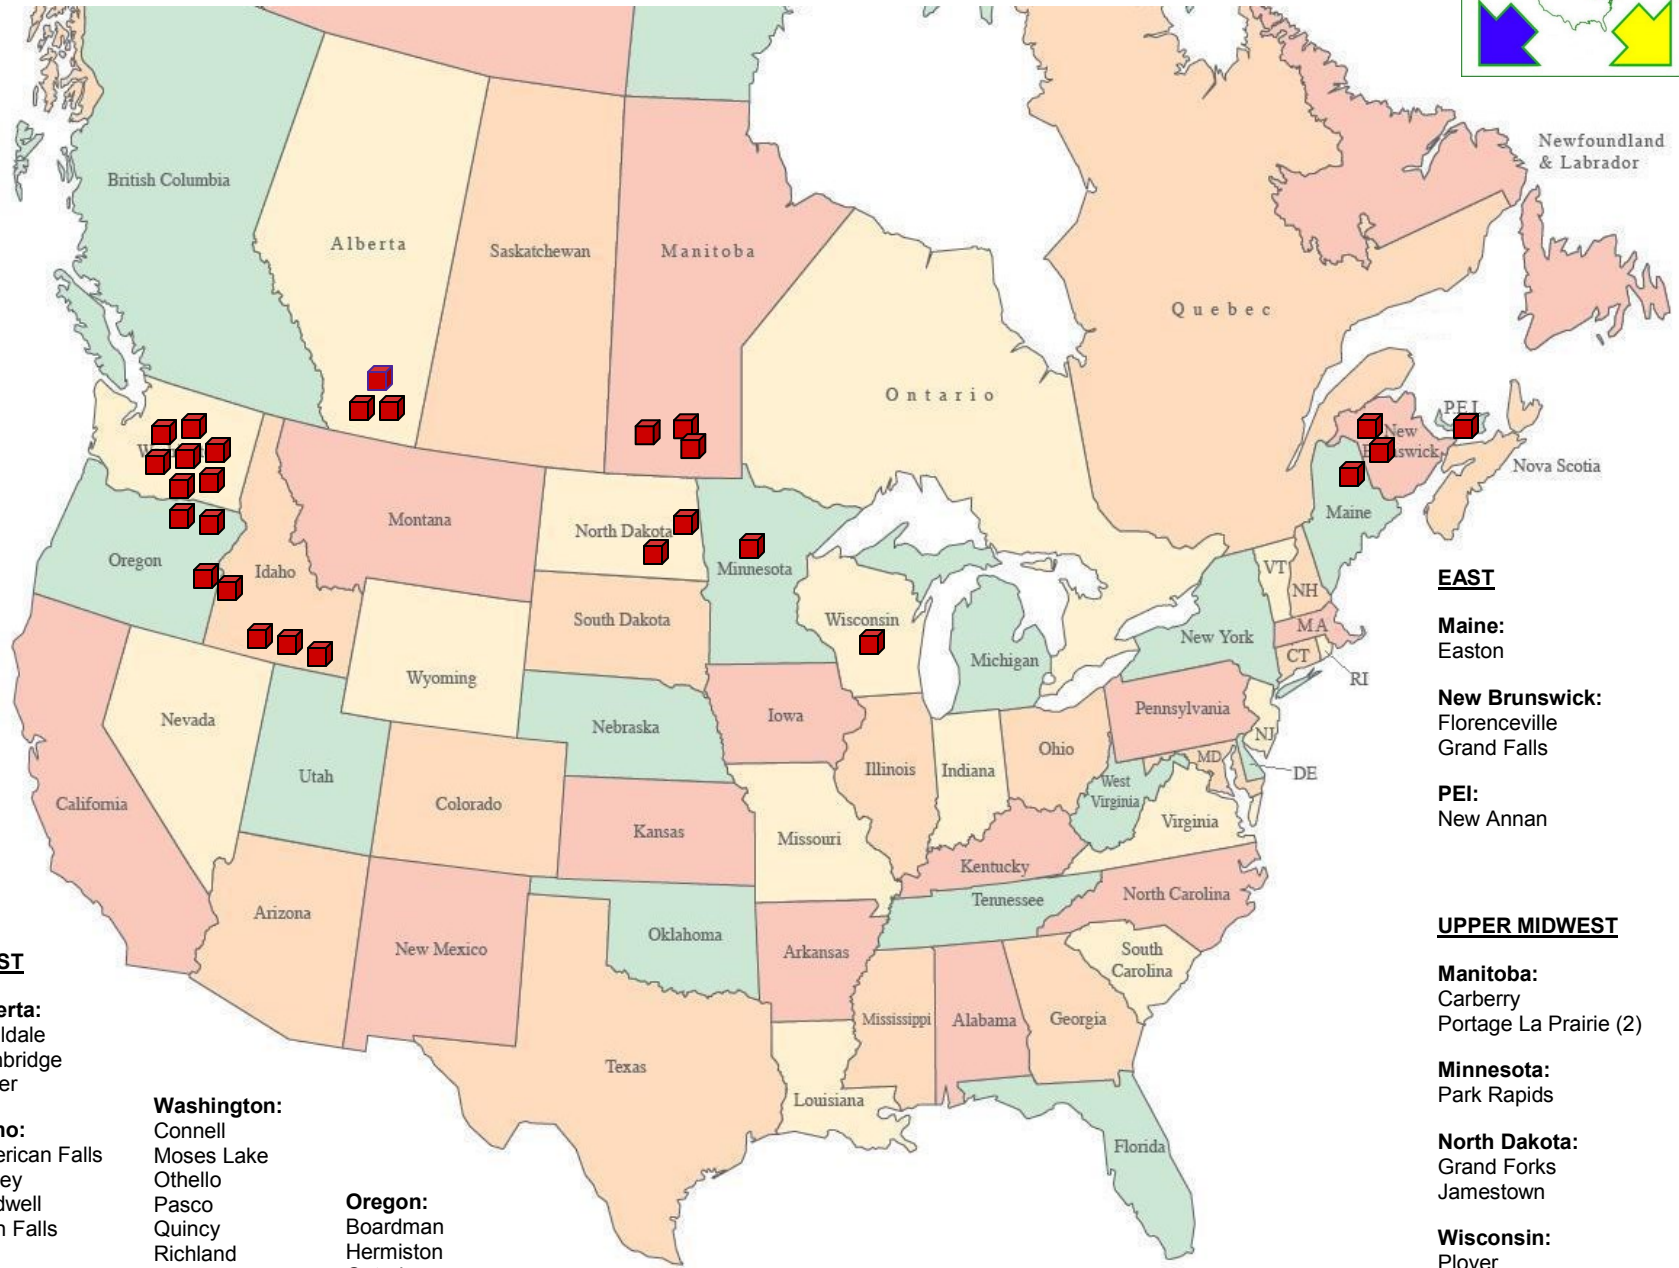

# Major Potato Processing Plants of North America

(Lamb-Weston, McCain Foods, JR Simplot Company and Cavendish Farms)

## WEST

**Alberta:**  
Coaldale  
Lethbridge  
Taber

**Idaho:**  
American Falls  
Burley  
Caldwell  
Twin Falls

**Washington:**  
Connell  
Moses Lake  
Othello  
Pasco  
Quincy  
Richland  
Warden

**Oregon:**  
Boardman  
Hermiston  
Ontario

## EAST

**Maine:**  
Easton

**New Brunswick:**  
Florenceville  
Grand Falls

**PEI:**  
New Annan

## UPPER MIDWEST

**Manitoba:**  
Carberry  
Portage La Prairie (2)

**Minnesota:**  
Park Rapids

**North Dakota:**  
Grand Forks  
Jamestown

**Wisconsin:**  
Plover